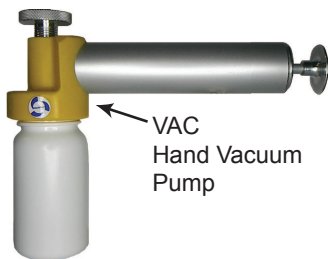

Overview

SER4
Poly
Tubing

SLF4
Sampling
Probe

L4JQN
L Sampling Valve
with bulkhead

RAB003
Mounting Bracket

HB5-4JF-XX
Wire Hose
Assembly

Danger: Sampling can release hot fluid under high velocity/pressure. Use protective glasses & gloves.

VAC
Hand Vacuum
Pump

Specifications

Hand Sampling Range: 5 to 300psi (0.3 to 20 bar)

Max Dynamic Sampling: 100psi (7 bar)

Max Operating Pressure: 500psi (34 bar)

Viton Seal Temperature: -15 to +400°F (-26 to +204°C)